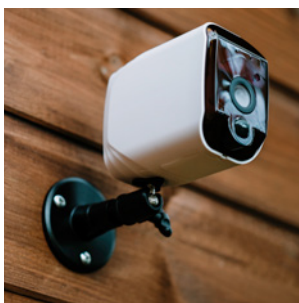

amalock®

SMART Home Living