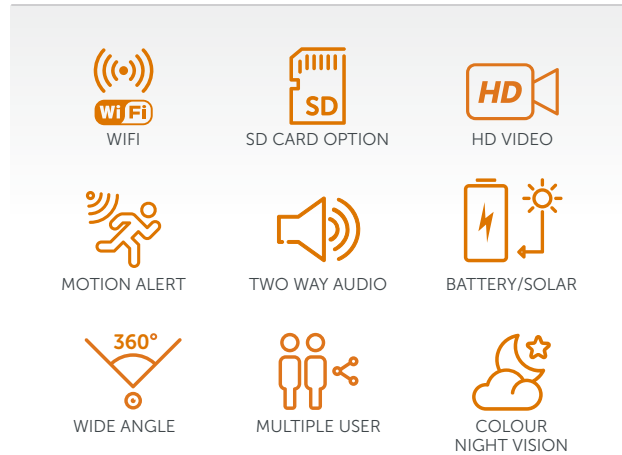

Wi-fi 4G Solar camera

SC3

Easy to install, the Amalock-SC3 is one of the best Solar powered PTZ on the market for its value and features.

This product is ideal for areas that has no WI-FI or Power, such as remote farms, sheds and large gardens etc.

Whenever a motion is detected, the camera sends an alert to your mobile of any activity on your property and with its automatic floodlights, it enables you to see clearly in the darker nights as the 'white light' from the camera will turn a black and white view into colour. Dial in at any time to view your property and vehicles for that peace of mind.

- > 4G (SIM card not supplied)
- > Wi-Fi Option
- > Colour Night Vision
- > 1080P HD Video
- > 7.8W Solar panel
- > PIR Motion detection
- > 2.0Mp Cameras
- > 2 Way Audio
- > Support IOS and Android Smart phones
- > IP66
- > Supports up to 128G Micro SD card (Not supplied)

POWERED BY:

WIDTH **105**   HEIGHT **200**   DEPTH **180**

Dimensions in mm.