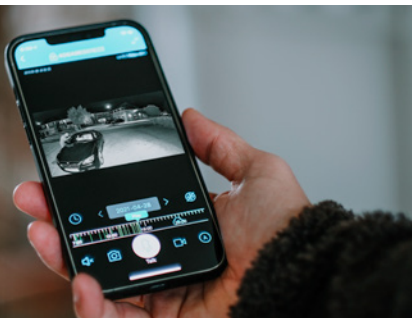

Floodlight Wi-Fi Video Camera

CAM600FL

Easy to install wireless Wi-Fi video camera to protect your property and vehicles whether its commercial or residential. Whenever a motion is detected, the camera streams an image to your mobile device to alert you of any activity. Dial in at any time to keep an eye on your property 24/7. LED light illumination (1800 Lumen) after dark, to give clearer pictures, and extra protection

- > Plug-in 12VDC
- > 1080P HD video and live streaming
- > 120° wide angle lens
- > LED (1800 Lumen) Floodlight
- > 2 way audio intercom
- > Motion alert to your mobile device
- > IR night vision
- > Multiple users per camera
- > Ethernet connection
- > Photosensitive, PIR
- > 2MP Camera
- > Cloud storage
- > IOS & Android phones are supported
- > DIY install
- > IP65

POWERED BY:

WIDTH **240**   HEIGHT **200**   DEPTH **160**

Dimensions in mm.

FREE 30 DAY CLOUD STORAGE

 12VDC	 CLOUD OPTION	 WIFI
 TWO WAY AUDIO	 NIGHT VISION	 MOTION ALERT
 WIDE ANGLE	 MULTIPLE USER	 HD VIDEO

COMPATIBLE WITH:
amazon alexa