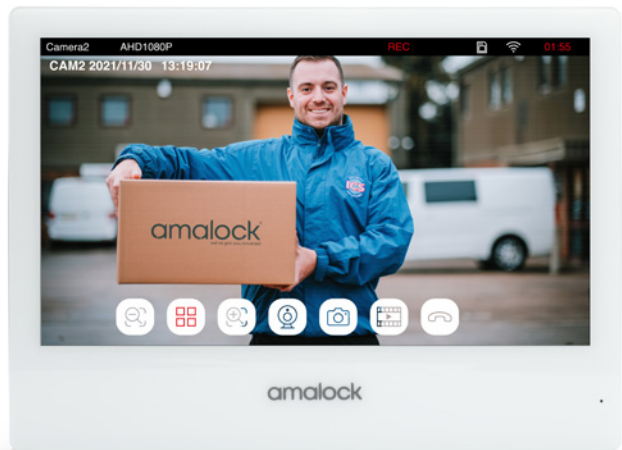

Smart Video Entry

SV4

The Amalock SV4 is designed to communicate directly to your mobile devices using wireless Wi-Fi.

- > Easy to install with our easy to understand Installation Guide.
- > Whenever the button is pressed on the Outdoor Station, your mobile device and Monitors is sent a notification to enable you to remotely unlock.

Features include:

- > Stylish slim 10" Monitor
- > Touch Screen
- > 2 Way Communication
- > Motion Alert
- > Mobile Device unlock
- > Indoor Monitor Unlock
- > Zoom in
- > Record File Playback
- > 16G SD Card included
- > Fob, Keypad, Pin code and Fingerprint Access
- > 2 relay outputs
- > Expandable
  - 2 panels
  - 6 Monitors
  - 2 CCTV cameras

Options:

- > Add Extra Monitor (**MON10**)
- > Add Call Panel (**P2**)
- > Spare Keyring Fob (**SV-KF**)

10" VIDEO SCREEN		CALL PANEL	
WIDTH	249	WIDTH	91
HEIGHT	182	HEIGHT	142
DEPTH	22	DEPTH	22

Dimensions in mm.

NO MONTHLY SUBSCRIPTION

10" MONITOR