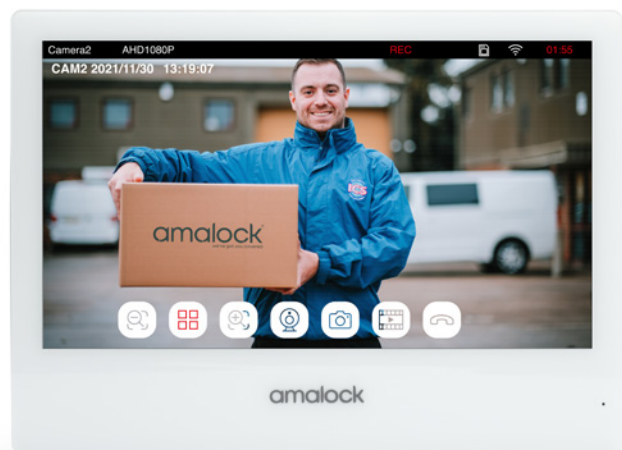

### Features include:

- > Stylish slim 10" Monitor
- > Touch Screen
- > 2 Way Communication
- > Motion Alert
- > Mobile Device unlock
- > Indoor Monitor Unlock
- > Zoom in
- > Record File Playback
- > 16G SD Card included
- > Fob Access
- > 2 relay outputs
- > Expandable
  - 2 panels
  - 6 Monitors
  - 2 CCTV cameras

## NO MONTHLY SUBSCRIPTION

HD VIDEO

16GB CARD

WIFI

TWO WAY AUDIO

NIGHT VISION

MOTION ALERT

10" MONITOR

## SV4

The Amalock SV4 is designed to communicate directly to your mobile devices using wireless Wi-Fi.

- > Easy to install with our easy to understand Installation Guide.
- > Whenever the button is pressed on the Outdoor Station, your mobile device and Monitors is sent a notification to enable you to remotely unlock.