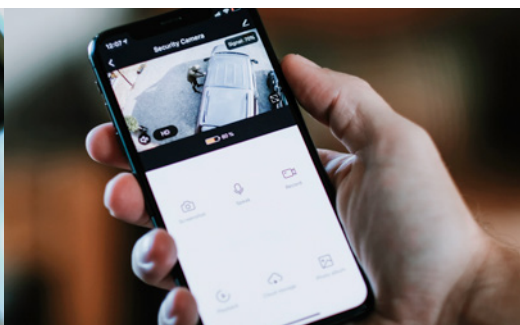

DOWNLOAD THE APP