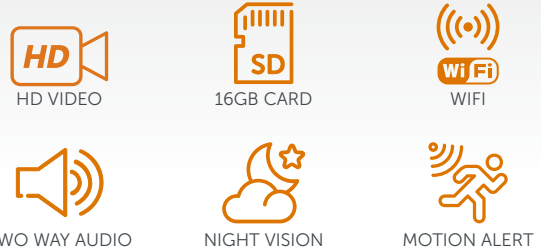

Smart Video Entry

SV4

The Amalock SV4 is designed to communicate directly to your mobile devices using wireless Wi-Fi.

- > Easy to install with our easy to understand Installation Guide.
- > Whenever the button is pressed on the Outdoor Station, your mobile device and Monitors is sent a notification to enable you to remotely unlock.

Features include:

- > Stylish slim 10" Monitor
- > Touch Screen
- > 2 Way Communication
- > Motion Alert
- > Mobile Device unlock
- > Indoor Monitor Unlock
- > Zoom in
- > Record File Playback
- > 16G SD Card included
- > Fob, Keypad, Pin code and Fingerprint Access
- > 2 relay outputs
- > Expandable
  - 2 panels
  - 6 Monitors
  - 2 CCTV cameras

Options:

- > Add Extra Monitor (**MON10**)
- > Add Call Panel (**P2**)
- > Spare Keyring Fob (**SV-KF**)

10" VIDEO SCREEN		CALL PANEL	
WIDTH	249	WIDTH	91
HEIGHT	182	HEIGHT	142
DEPTH	22	DEPTH	22

Dimensions in mm.

NO MONTHLY SUBSCRIPTION

10" MONITOR