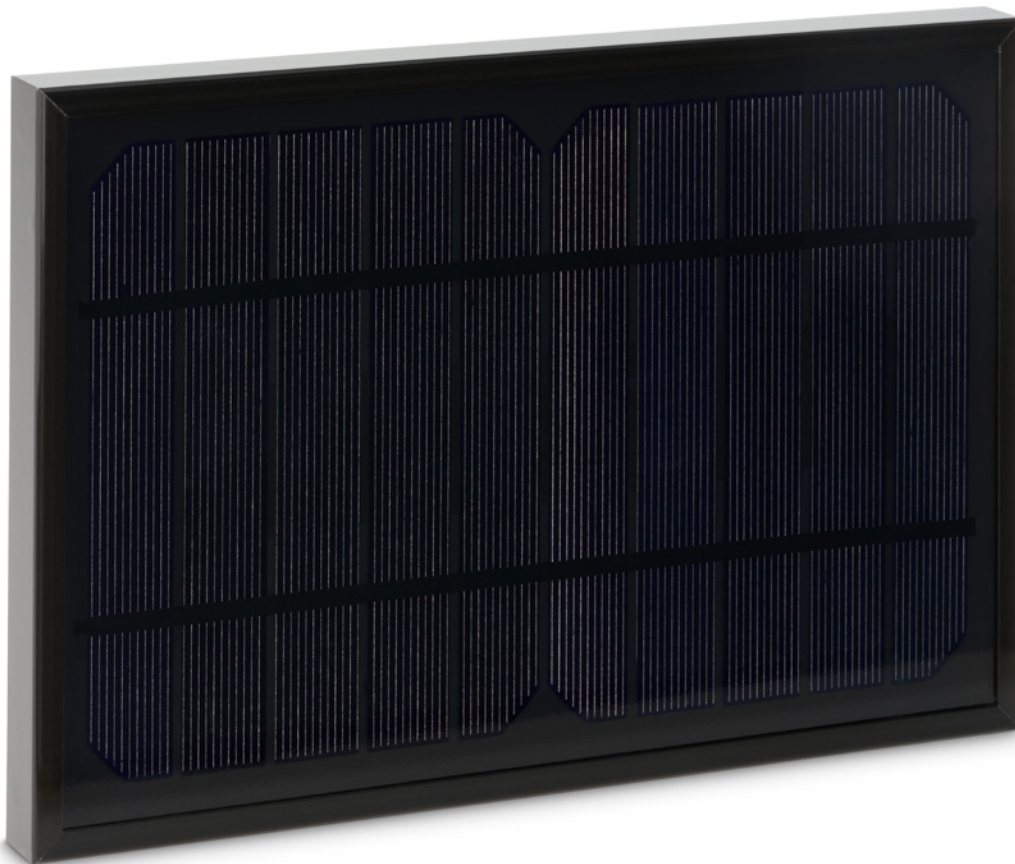

Solar Panel

Connect your wireless camera to our Solar Panel with connection cable (*included*) to get non stop trickle charge power.

The wall mount bracket allows you to easily position the weather resistant Solar Panel and ensure that it's perfectly positioned to maximise sun light exposure.

- > 5W Solar Panel
- > Cable length 2,900mm
- > For use with CAM200A
- > For use with CAM400 series
- > For use with CAM1200

SOLAR PANEL

WIDTH	220
HEIGHT	150
DEPTH	17

Dimensions in mm.