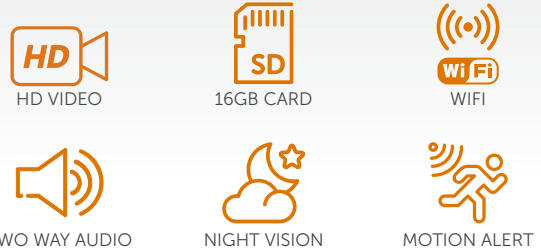

Smart Video Entry

SV1

The Amalock SV1 is designed to communicate directly to your mobile devices using wireless Wi-Fi.

- > Easy to install with our easy to understand Installation Guide.
- > Whenever the button is pressed on the Outdoor Station, your mobile device and Monitors is sent a notification to enable you to remotely unlock.

Features include:

- > Stylish slim 7" Monitor
- > Touch Screen
- > 2 Way Communication
- > Motion Alert
- > Mobile Device Unlock
- > Indoor Monitor Unlock
- > Zoom in
- > Record File Playback
- > 16G SD Card included
- > Fob Access
- > 2 relay outputs
- > Expandable
  - 2 panels
  - 6 Monitors
  - 2 CCTV cameras

Options:

- > Add Extra Monitor (**MON7**)
- > Add Call Panel (**P1**)
- > Spare Keyring Fob (**SV-KF**)

7" VIDEO SCREEN		CALL PANEL	
WIDTH	184	WIDTH	47
HEIGHT	126	HEIGHT	131
DEPTH	22	DEPTH	22

Dimensions in mm.

NO MONTHLY SUBSCRIPTION

7" MONITOR