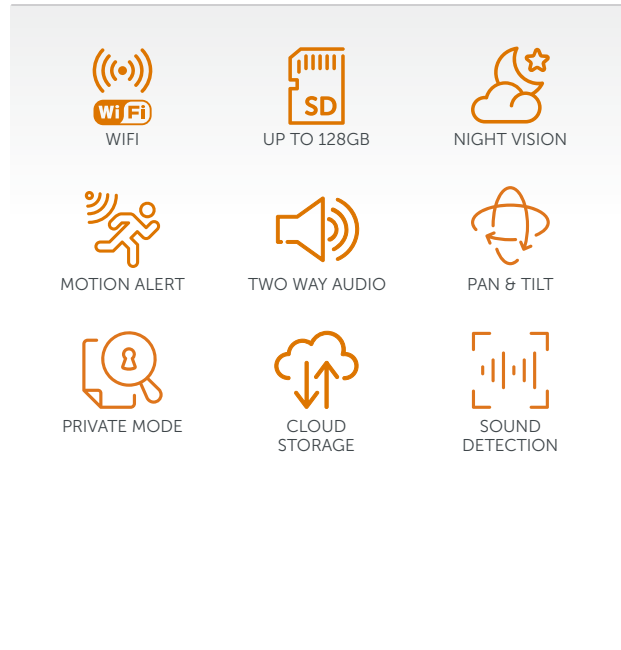

Auto-tracking Video Camera

CAM800-AT

Easy to set up, this CAM800-AT is designed to see, hear and speak to people and pets from your phone or tablet. With live view, you can connect with the device through your Amalock app. Get notifications whenever motion is detected and see who is in the room and talk 2 way. Best of all, it has auto-tracking, so it will follow the intruder all around the room recording at all times.

- > Auto tracking
- > Mains powered
- > Audible alarm
- > 2 way audio intercom
- > 1080P HD video
- > Motion alerts
- > IR night vision
- > IOS and Android phones are supported
- > FREE 30 days cloud storage
- > TF card storage

POWERED BY:

WIDTH **100**   HEIGHT **100**   DEPTH **100**

Dimensions in mm.

FREE 30 DAY CLOUD STORAGE

DOWNLOAD THE APP