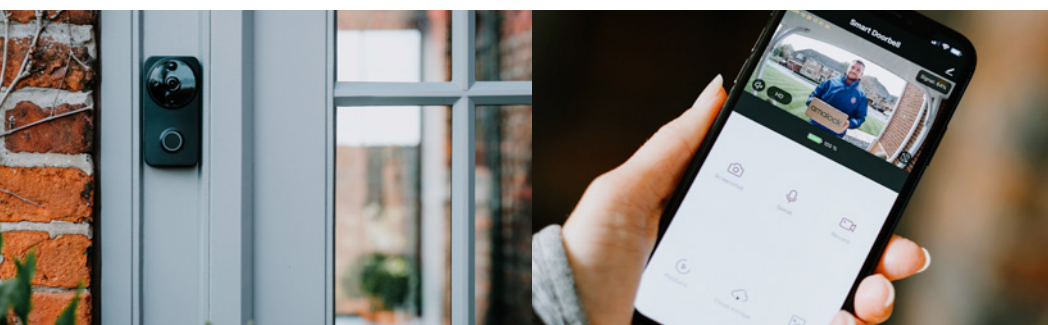

Wireless Wi-Fi Video Doorbell

DB101-White
DB101-Black

Easy to install wireless Wi-Fi video doorbell. Can fit well on commercial or residential entrances.

Whenever a motion is detected, the camera streams an image to your mobile device to alert you of any activity of anyone approaching your door – allowing you to take action.

Never miss a parcel delivery with the built-in 2 way audio to talk to the driver as they ring the doorbell.

- > Rechargeable battery powered
- > 1080P HD video and live streaming
- > 166° wide angle lens
- > 32G SD card
- > 2 way audio intercom
- > Motion alert to your mobile device
- > IR night vision
- > Up to 5 users per doorbell
- > Unlimited doorbells per mobile
- > IOS & Android phones are supported
- > DIY install
- > **Includes indoor chime**

POWERED BY:

COMPATIBLE WITH:

WIDTH **67**   HEIGHT **134**   DEPTH **37**

Dimensions in mm.

NO MONTHLY SUBSCRIPTION

BATTERY

32GB CARD

WIFI

TWO WAY AUDIO

NIGHT VISION

MOTION ALERT

WIDE ANGLE

MULTIPLE USER

HD VIDEO