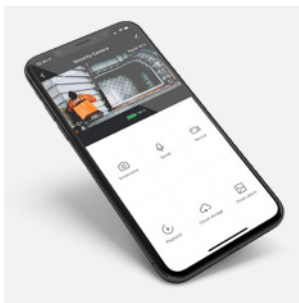

amalock®

SMART Home Living