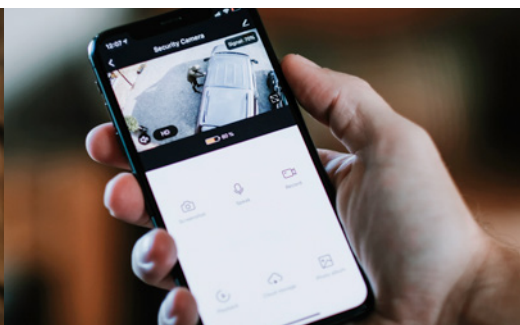

# Wireless Wi-Fi Video Camera

**CAM400-White**  
**CAM400-Black**

Easy to install wireless Wi-Fi video camera to protect your property and vehicles whether its commercial or residential.

Whenever a motion is detected, the camera streams an image to your mobile device to alert you of any activity. Dial in at any time to keep an eye on your property 24/7