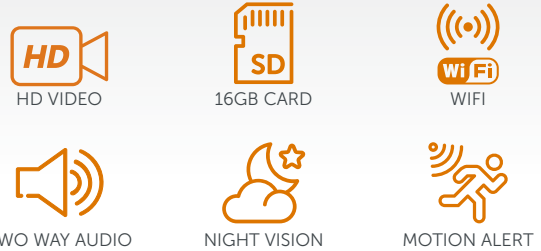

Smart Video Entry

SV2

The Amalock SV2 is designed to communicate directly to your mobile devices using wireless Wi-Fi.

- > Easy to install with our easy to understand Installation Guide.
- > Whenever the button is pressed on the Outdoor Station, your mobile device and Monitors is sent a notification to enable you to remotely unlock.

Features include:

- > Stylish slim 7" Monitor
- > Touch Screen
- > 2 Way Communication
- > Motion Alert
- > Mobile Device unlock
- > Indoor Monitor Unlock
- > Zoom in
- > Record File Playback
- > 16G SD Card included
- > Fob, Keypad, Pin code and Fingerprint Access
- > 2 relay outputs
- > Expandable
  - 2 panels
  - 6 Monitors
  - 2 CCTV cameras

Options:

- > Add Extra Monitor (**MON7**)
- > Add Call Panel (**P2**)
- > Spare Keyring Fob (**SV-KF**)

7" VIDEO SCREEN		CALL PANEL	
WIDTH	184	WIDTH	91
HEIGHT	126	HEIGHT	142
DEPTH	22	DEPTH	22

Dimensions in mm.

NO MONTHLY SUBSCRIPTION

7" MONITOR