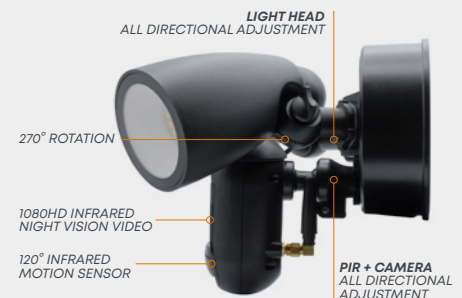

DOWNLOAD THE APP