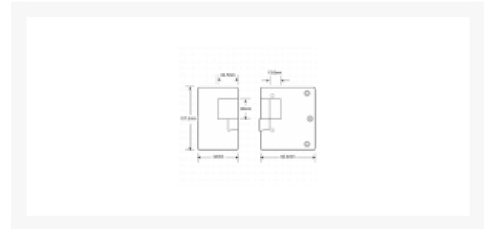

ASEC A8 Rim Release

Description

This release is designed to work with the Ingersoll SC71 & SC73 nightlatch.

Features

- 12V DC continuously rated
- Inward opening only
- Low duty
- To suit Ingersoll SC71 & SC73 nightlatch