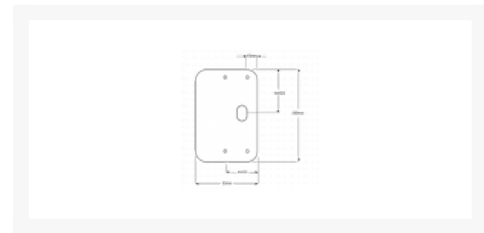

ASEC Anti-Thrust Lock Guard Plate

Description

Ideal for use with mortice nightlatches to prevent the latch being slipped.

Features

- For outward opening doors only
- Fits directly over protruding oval cylinder