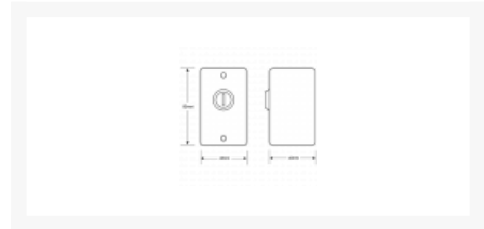

ASEC Narrow Style Key Switch

Description

Keyswitch housed in a surface mounted plastic case.

Features

- For internal use only
- Single pole - micro switch contacts
- Key retrievable in both positions
- Surface mounted
- Supplied with 2 keys

Product Table

 A white rectangular lock with a keyhole and two screws, accompanied by two keys.	<p>AS8018</p> <p>White</p>
--	-----------------------------------