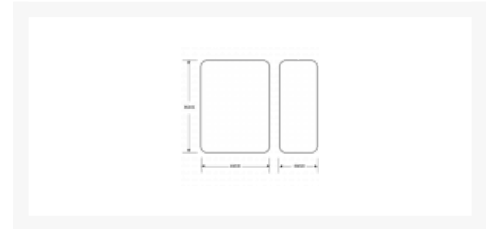

ASEC Narrow Style 38mm Surface Housing

Description

A 38mm deep Narrow Stainless Steel box to convert a range of flush fit Asec access control products to surface mounted.

Features

- Narrow Style
- Flush fit
- Stainless steel