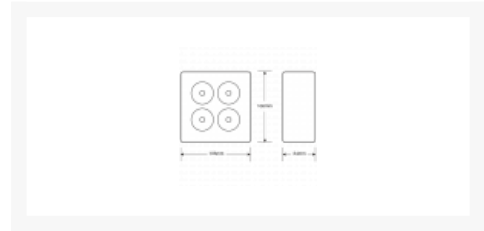

ASEC Internal Sounder

Description

Multiple option sounder, you can select a siren sound, pulsed sound or a continuous sound.

Features

- Suitable as a sounder for most access control systems
- Ideal to warn of door forced or other alarm condition
- Sound Output 111Db