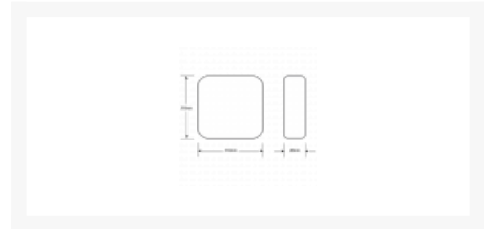

ASEC 28mm 1 Gang Surface Housing

Description

Ideal for use with Asec large exit DDA exit button.

Features

- Stainless steel
- For use with large DDA push plate

Product Table

AS9874

Stainless Steel