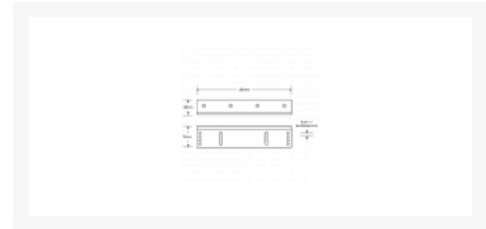

ASEC Standard L Bracket Outward Opening

Description

L Bracket designed to fit the Asec standard magnet. The bracket is for outward opening applications where restricted space does not allow the magnet to be fitted to the head of the door.

Features

- To suit outward opening doors
- Adjustable fixings

Product Table

	AS8523
	L500