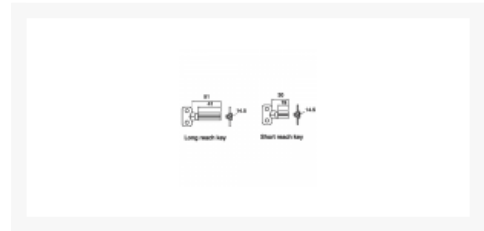

### Description

---

With an LED indication, backlit keys and a dual output door mode, this vandal resistant Internal/External Keypad from Asec is a stylish and easy to programme digital access keypad which is ideal for heavy duty access entry solutions. Supporting up to 100 users with over 1 million pin combinations, this keypad also features a latching feature, adjustable output timer, and fixings for either wall or post mounting.