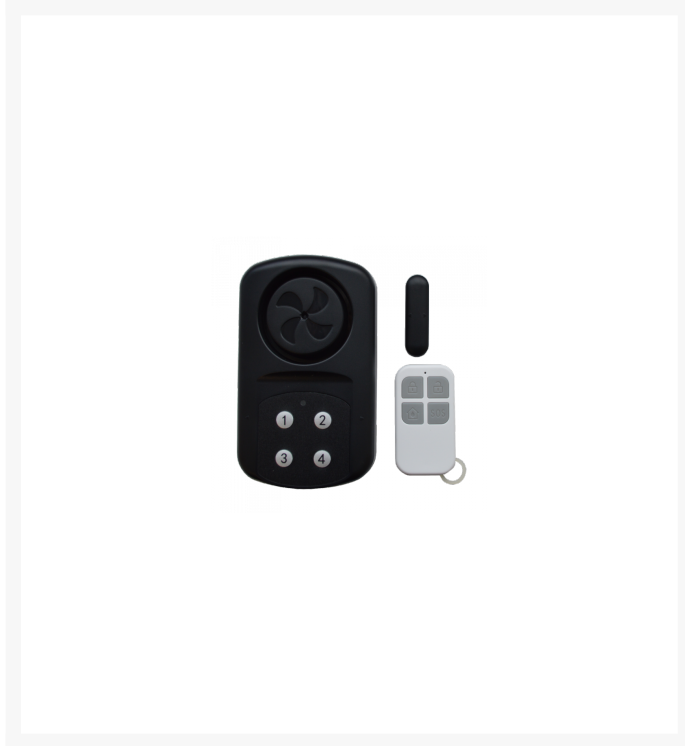

# MINDER Weatherproof Gate/Door Alarm

## Description

The MINDER Weatherproof Alarm is IP67 rated waterproof and is suitable for internal and external use, making it the ideal alarm for gates, garden sheds and doors. It can be activated by both keypad and remote control, with an SOS panic button, delay alarm function and also alarm and chime operating modes. It is supplied complete with 4 x AAA batteries and fittings.

## Features

---

- IP67 rated waterproof alarm
- Activated by keypad or remote control
- Alarm and chime operating modes
- SOS panic button
- Suitable for internal and external use
- Batteries included

## Product Table

---

**L31358**

Black