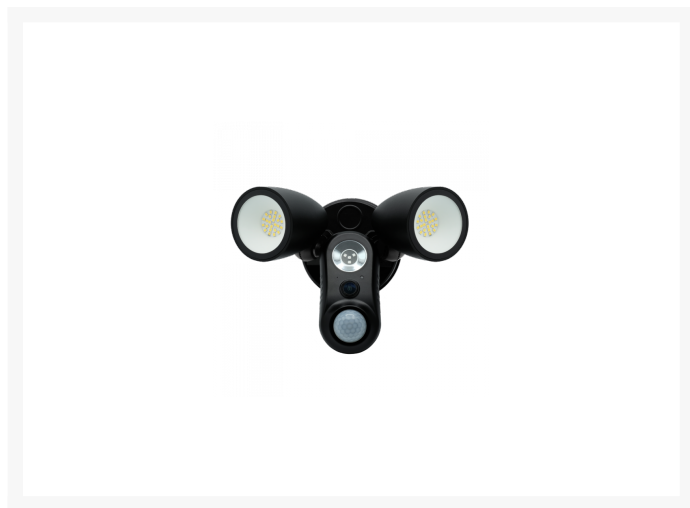

AMALOCK CAM600FL Floodlight Wi-Fi Video Camera

Description

The Amalock CAM600FL floodlight wi-fi camera is powered by a 12VDC plug in supply provided in the box. It works with a downloadable app which comes with 30 days free cloud storage. There is also a micro SD card slot if this is preferred for storage.

It features IR night vision with 1080p HD video and live streaming. Whenever a motion is detected the camera streams an image to your mobile device to alert you of any activity, whilst the built in 2 way audio allows communication.

Works With An App

IP65 Ingress Protection Rating

Wireless Data Connection

Features

- Plug-in 12VDC power supply (provided)
- Multiple users per camera
- LED (1800 Lumen) Floodlight, Photosensitive, PIR
- Ethernet connection
- Works with the IPC360 App free to download from the Apple or Android Store
- 135-degree wide angle lens
- 2MP Camera with IR night vision
- Works with Alexa and Google Home
- Motion alert to your mobile device
- Cloud and micro SD storage