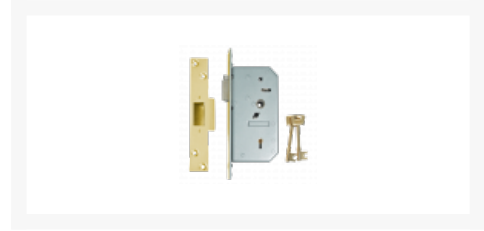

UNION C-Series 3R35 Deadlocking Latch

Description

Union C-Series (formerly known as Chubb) 3R35 5 Detainer Deadlocking Latch

Keyed To Differ

Call For Key Cutting
Services

Call For Workshop Services

Features

- Can be modified for use as a fire escape lock by removing the facility to lock the handle (see 3R35X)
- Detainer style lock with hold back snib
- Please specify Handing when ordering
- EN1634-1 use on 60 min timber fire doors
- 10 Year Guarantee
- Formerly known as Chubb

Product Table

240

80mm PB KD 3R35 LH Boxed

3403

80mm PB KD 3R35 RH Boxed

247

80mm PB KD 3R35X LH Boxed

L10054