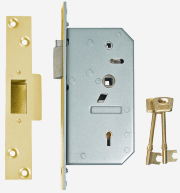

Product Table

240

80mm PB KD 3R35 LH Boxed