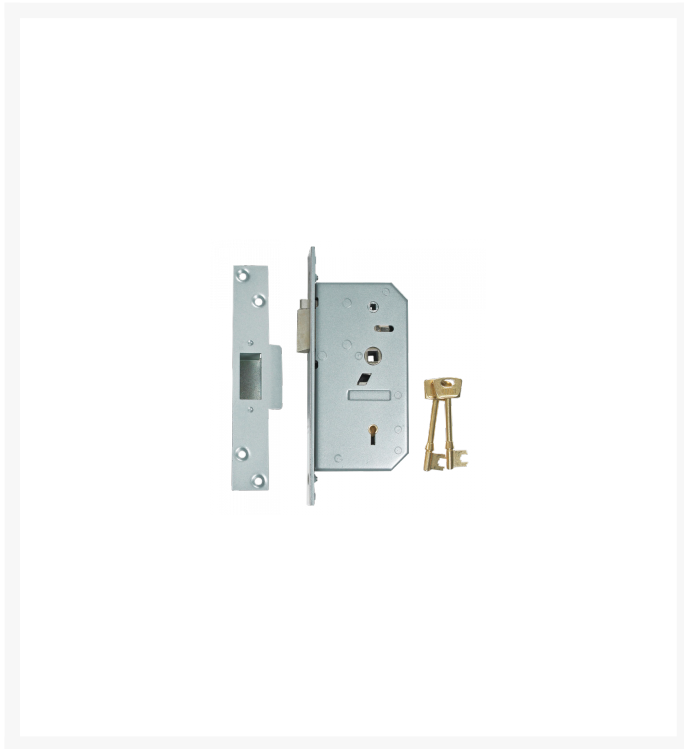

UNION C-Series 3R35 Deadlocking Latch

Description

Union C-Series (formerly known as Chubb) 3R35 5 Detainer Deadlocking Latch

Keyed To Differ

Call For Key Cutting
Services

Call For Workshop Services

Features

- Can be modified for use as a fire escape lock by removing the facility to lock the handle (see 3R35X)
- Detainer style lock with hold back snib
- Please specify Handing when ordering
- EN1634-1 use on 60 min timber fire doors
- 10 Year Guarantee
- Formerly known as Chubb

Product Table

240

80mm PB KD 3R35 LH Boxed

3403

80mm PB KD 3R35 RH Boxed

247

80mm PB KD 3R35X LH Boxed

L10054