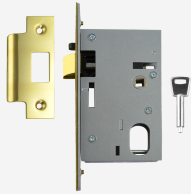

Features

- Standard cylinder length is suitable for doors up to 48mm thick For doors in excess of this thickness, order correct cylinder length accordingly
- Latchbolt is easily reversed without opening the lock case- using a special key
- Reversible latch bolt
- En1634-1 use on 60 min timber fire doors
- 10 Year Guarantee

Product Table