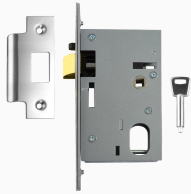

L738

77mm PL Loose