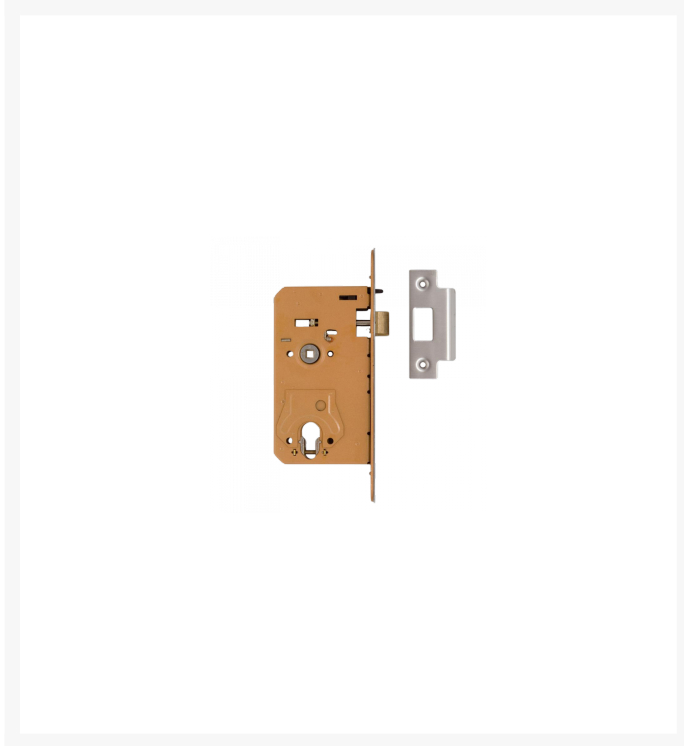

ASSA ABLOY

UNION L2370 Euro / Oval Nightlatch Case

Description

2D2 Euro/ Oval Dual profile Heavy Duty Mortice night latch (case only)

Features

- Pierced to accept bolt through furniture
- Suitable for use in heavy duty traffic areas
- Suitable for use with unsprung lever handles
- Anti thrust bolt
- Dual profile Euro and Oval Cylinder
- 10 Year Guarantee

Product Table

9139

95mm SC Boxed