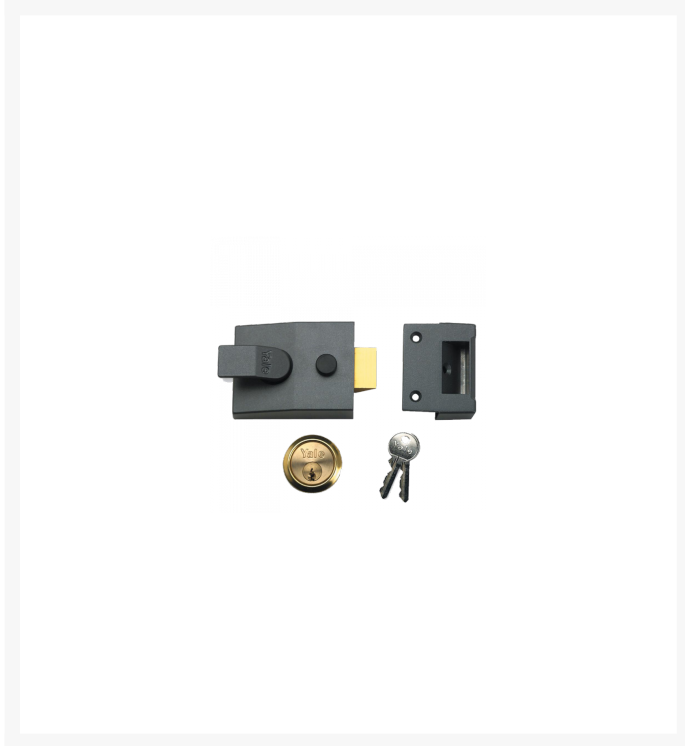

## YALE 84 & 88 Non-Deadlocking Nightlatch

### Description

---

The Yale 84 & 88 range is a modern non deadlocking nightlatch complete with snib to hold back the latch. It is non handed because the latch can be easily reversed and comes with a 2 year manufacturers guarantee.

**297**

60mm DMG with SC Cylinder Boxed (88)