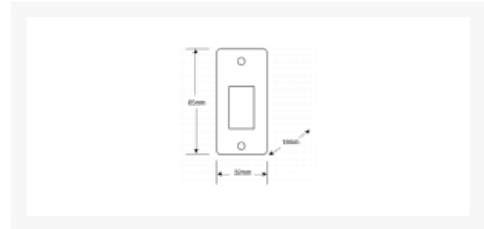

ASEC Narrow Style Momentary Exit Switch

Description

Surface mounted narrow style press to exit button from Asec, it is engraved with the legend `Door Release` in green and has a normally open press to make contact and a normally closed press to break contact.

Features

- N/O - press to make & N/C - press to break
- Surface mounted
- `Door Release` green legend
- Architrave size

Product Table

AS8007

White